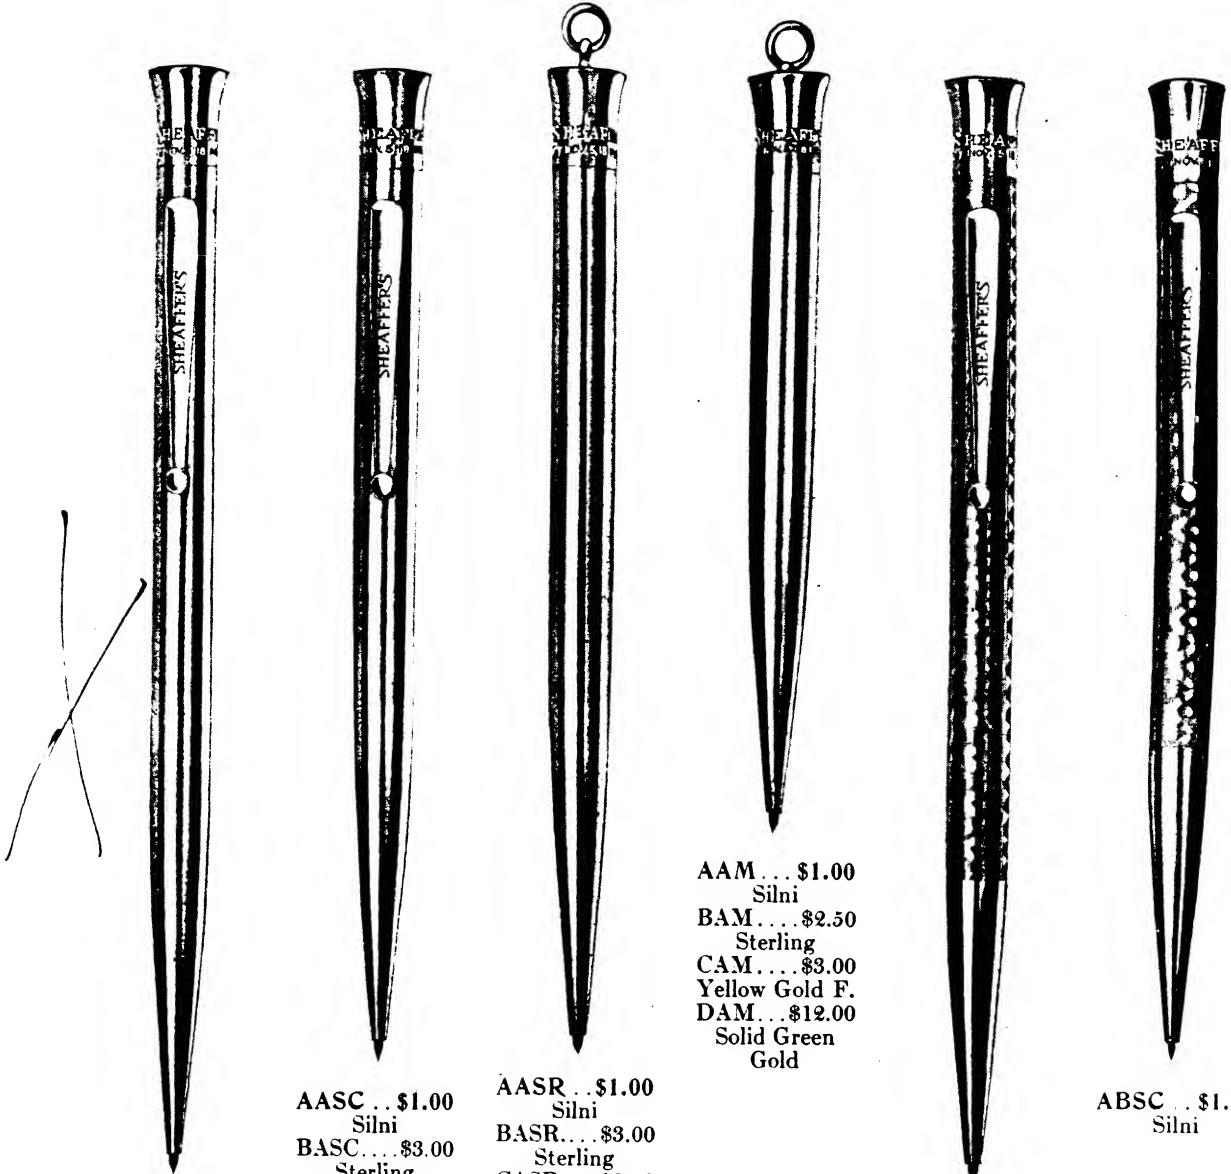

Sheaffer's "Propel-Repel-Expel" Pencils

AA $1.00
Silni
BA $3.00
Sterling
CA $3.50
Yellow Gold F.
DA $18.00
Solid Green
Gold

AASC . . $1.00
Silni
BASC . . $3.00
Sterling
CASC . . $3.50
Yellow Gold F.
DASC . . $17.00
Solid Green
Gold

AASR . . $1.00
Silni
BASR . . $3.00
Sterling
CASR . . $3.50
Yellow Gold F.
DASR . . $17.00
Solid Green
Gold

AAM . . $1.00
Silni
BAM . . $2.50
Sterling
CAM . . $3.00
Yellow Gold F.
DAM . . $12.00
Solid Green
Gold

AB $1.50
Silni

ABSC . . $1.50
Silni

Illustrations accurate as to design and size. Every pencil guaranteed and equipped with eraser and 12 leads.